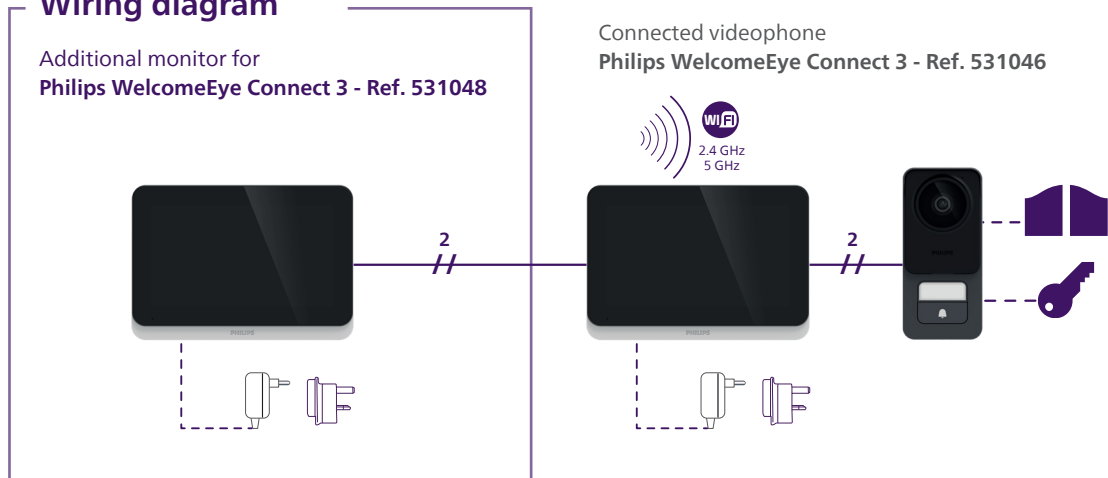

Technical features

		Optional accessories
Warranty	3 years	WelcomeEye Power 24 V modular power supply Ref. 531010
Wiring	2-wire digital BUS	
Max. distance	Wired: 120 m (between the 2 parts farthest from the installation)	
Control	Lock and gate	
Doorbell melody	6 melodies Sound level: 85 dB	
Screen features	Diagonal: 7" (18 cm) Resolution: 1024 x 600 px Internal memory included in the screen Mounting: wall	
Settings	Colour + brightness + contrast + ringtone volume + 2 customisable MP3 ringtones from the mobile application	
Finish	70% recycled plastic and glass	
Electrical features	24 V DC - Maximum power consumption 24 W in operation, 5 W maximum in standby	
Electrical connection	Plug-in power supply (included)	
Operating temperature	-15°C / +50°C	
Use	Indoor	
Single product features	132 (h.) x 190 (w.) x 18 (d.) mm anchor plate included Weight: 550 g	
Kit features	Dimensions: 210 (H) x 150 (W) x 70 (D) mm Weight: 640 g	
Standard and certification	CE, RoHS, REACH	

Wiring diagram