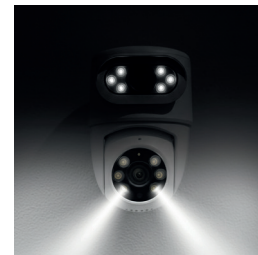

Motion detection with auto-tracking
The motion detection feature allows you track the individual and receive a push notification in the event of intrusion.

Dual lens
A fixed lens and a motorised lens to monitor two separate areas simultaneously.

Night vision
The camera is equipped with infrared LEDs for night vision.

Dual 2K 3MP
Ultra-high-definition image quality.

IP44
Resistant to outdoor conditions and harsh weather.

360° patrol mode
The camera scans several zones to ensure maximum security.

PRODUCT BENEFITS

- **Dual lens:** thanks to the fixed lens and the motorised lens, you can choose two separate areas to secure, thus improving your surveillance. Use the motorised lens for a large, vast area, and the fixed lens for a smaller area.
- **High amplitude** motorisation: 90° vertical, 355° horizontal.