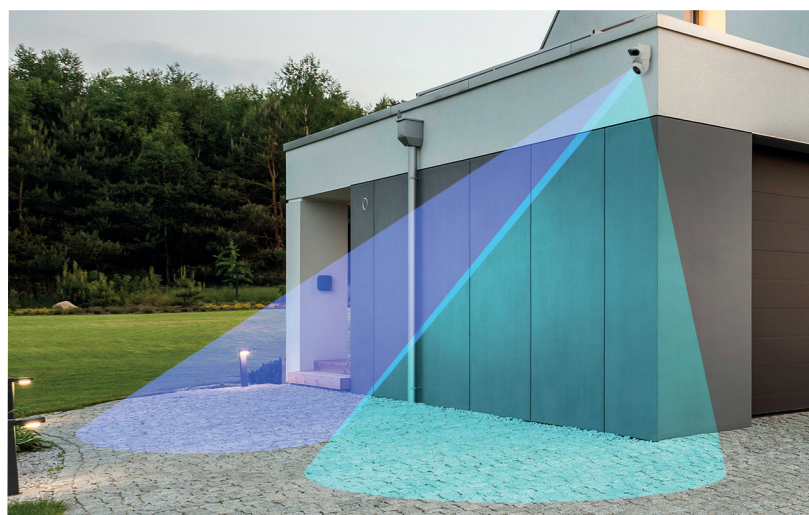

360° PATROL MODE

Your **HomeCam Dual 2 3MP** camera allows you to view outdoor areas of your property in sequence.

Using its motorised portion, the camera scans several zones to ensure enhanced security. The zones can be defined via the app for maximum control and optimum security of your home.

Furthermore, the camera is an integral part of the **Avidsen Home** smarthome range, which allows you to set real-life scenarios so you don't have to think about your products. If you have an **Avidsen Home** alarm or thermostat in your home, it is easy to programme your camera to activate motion detection or private mode based on whether or not you're at home. Then you can sit back and relax, the rest will be taken care of for you!