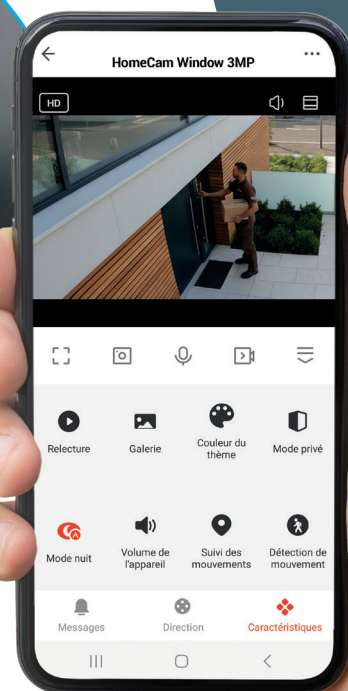

avidsen

PHONE
SUPPORT

WARRANTY

HomeCam Window 3MP 2K 3MP WIFI IP CAMERA

The indoor camera that monitors... outside your home!

Ref. 127170

Sticks
to a window!

RESOLUTION

MOTION
DETECTION

BUILT-IN SIREN

NIGHT
VISION

KEEP A DISCREET EYE ON YOUR EXTERIOR

Keep an eye on your exterior from home with **Avidsen's HomeCam Window 3MP** connected camera. Designed to be placed on a window inside your home with the lens facing outside, **HomeCam Window 3MP** allows you to keep an eye on your garden or balcony without the potential difficulties of an outdoor camera. It is easy to install, with its Velcro sticker to be placed on the window, and discreet, while connected to the **Avidsen Home** app, so you can keep an eye on the outside whenever you need to.

2K resolution
Ultra-high-definition
image quality.

Motion detection
The motion detection feature allows
you to receive a push notification in
the event of an intrusion.

Night vision
The camera has colour night
vision for effective night-time
surveillance.

PRODUCT BENEFITS

- Your camera offers an **ultra high-definition 2K** image and two-way audio.
- When the camera is in surveillance mode, if motion is detected, a notification is sent to you on the **Avidsen Home** app.
- A video can be recorded on a microSD card (not included), which you can view remotely at a later stage.
- Again from Avidsen Home, choose the detection zone and the zone where you do not wish to be alerted when motion is detected: draw the desired detection zone to receive an alert for any unexpected motion in this space.
- You can also activate the alarm to act as a deterrent.
- The built-in siren gives a discreet warning signal.