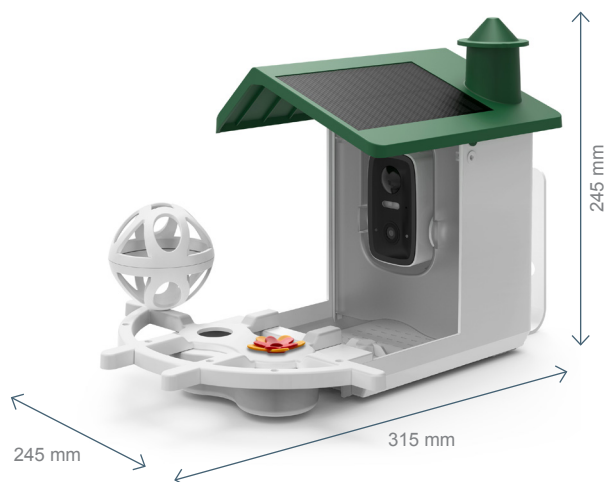

KIT CONTENTS

- 1 feeder with built-in battery
- Mounting bracket
- Screws and bolts required for mounting
- Accessories: flower and fat ball holder
- 1 USB-C cable