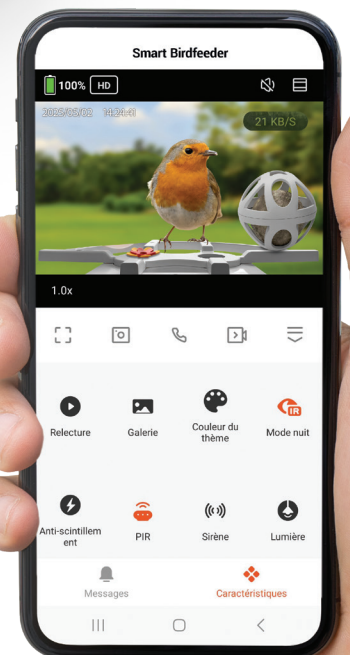

WIFI
WIRELESS

MOTION
DETECTION

WEATHER-
RESISTANT
IP65

RESOLUTION
1080p

NIGHT
VISION

SOLAR POWERED

STAY CONNECTED TO NATURE

Choose the **Smart Birdfeeder**, Avidsen's solar-powered connected feeder, to keep an eye on your feathered friends! Connected via Wi-Fi to the Avidsen Home application, it ensures optimum real-time monitoring of your visitors on your smartphone. Its PIR sensor detects movements day and night and automatically records them using a MicroSD card (not included). Thanks to its photovoltaic panel and built-in battery, the **Smart Birdfeeder** doesn't need to be plugged in, so you can hang it wherever you like to watch passing birds.

WiFi
WIRELESS

Motion detection
With the motion detection feature, you get a push notification of the arrival of a feathered visitor.

Weather-resistant
The camera is designed to withstand and operate outdoors without any additional protection.

1080p
High image resolution for a clear, fluid vision in all circumstances.

Night vision
The camera is equipped with infrared LEDs for night vision.

Solar power
Equipped with a solar panel and battery, the feeder is quick and easy to install, with no cables to lay.

THE CONCEPT OF A CONNECTED FEEDER

- Keep an eye on what's happening in your garden with the solar camera connected to the **Avidsen Home** app.

- Featuring a PIR sensor, you receive a notification when a bird lands on or near the perch, so you can watch the scene live on your phone. You can also watch the video at a later time by adding a microSD card (not included), as the camera automatically records their passage in your logbook.