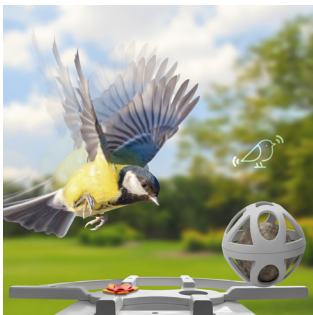

WIFI
WIRELESS

MOTION
DETECTION

WEATHER-
RESISTANT
IP65

RESOLUTION
1080p

NIGHT
VISION

SOLAR POWERED

STAY CONNECTED TO NATURE

Choose the **Smart Birdfeeder**, Avidsen's solar-powered connected feeder, to keep an eye on your feathered friends! Connected via Wi-Fi to the Avidsen Home application, it ensures optimum real-time monitoring of your visitors on your smartphone. Its PIR sensor detects movements day and night and automatically records them using a MicroSD card (not included). Thanks to its photovoltaic panel and built-in battery, the **Smart Birdfeeder** doesn't need to be plugged in, so you can hang it wherever you like to watch passing birds.

WiFi
WIRELESS

Motion detection
With the motion detection feature, you get a push notification of the arrival of a feathered visitor.

Weather-resistant
The camera is designed to withstand and operate outdoors without any additional protection.

SIMPLE INSTALLATION

- With its mounting bracket and screws included, you can hang your **Smart Birdfeeder** wherever you like in your garden or on your balcony. The feeder is solar-powered, so there are no cables to lay. Just make sure you install it in a sunny area for optimum performance.
- Its WiFi connection and self-sufficiency make it easy to set up, in just a few minutes, so you can admire your feathered friends right away!

THE CONCEPT OF A CONNECTED FEEDER

- Keep an eye on what's happening in your garden with the solar camera connected to the **Avidsen Home** app.

- Featuring a PIR sensor, you receive a notification when a bird lands on or near the perch, so you can watch the scene live on your phone. You can also watch the video at a later time by adding a microSD card (not included), as the camera automatically records their passage in your logbook.