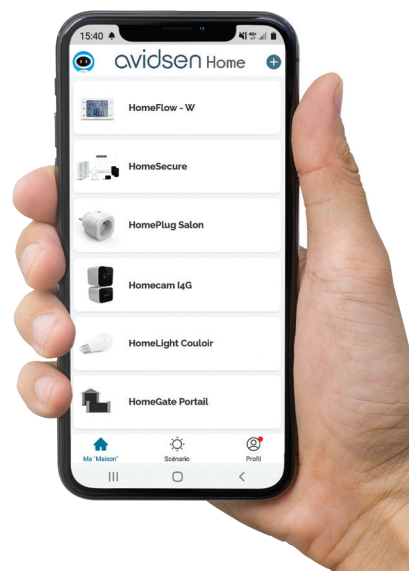

SIT BACK AND RELAX: LET AVIDSENHOME TAKE CARE OF IT FOR YOU

- The **HomeCam o-4G** camera is an integral part of the AvidsenHome range, which allows you to set real-life scenarios, so you don't have to worry about your products.
- If you have Avidsen HomeLight bulbs or AvidsenHome shutter controls in your home, you can automatically simulate your presence at dusk or dawn while you are away.
- If you have an AvidsenHome alarm or thermostat, it is easy to programme your **HomeCam o-4G** camera to activate motion detection or private mode based on whether or not you're at home. Then you can sit back and relax, the rest will be taken care of for you!