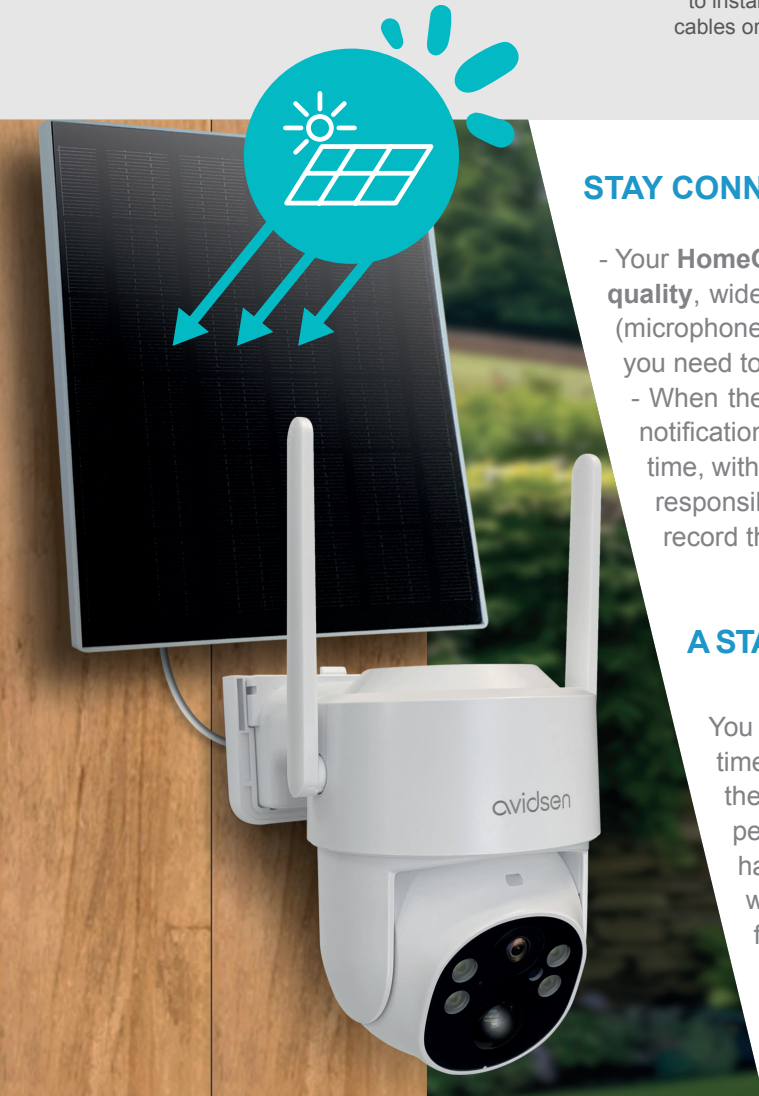

Works with

GET IT ON
Google Play

Download on the
App Store

STAND-ALONE CAMERA

Keep an eye on the outside with Avidsen's **HomeCam o-4G** solar-powered camera. Suitable for outdoor use where there is no WiFi connection or power cable, the 4G solar-powered motorised surveillance camera uses the 4G mobile network to transmit images and videos remotely in real time. It also uses a remote solar panel for completely self-sufficient power supply. The camera comes with a SIM card and 300 MB of data that can be topped up, so you can monitor your space 24/7 using the **Avidsen Home** application. All the features of a conventional camera with genuine autonomy!

2.5K 3MP
Very high-definition at your fingertips.

SIM card included and preloaded with **300 MB** of data, reloadable.

Wireless, solar powered
The camera is supplied with its battery and a solar panel, making it easy to install without cables or charging.

Motion detection
The motion detection feature allows you to receive a push notification in the event of an intrusion.

Night vision
The camera is equipped with infrared LEDs for night vision.

STAY CONNECTED WHEN YOU'RE AWAY

- Your **HomeCam o-4G** motorised outdoor camera offers **2.5K 3MP image quality**, wide angles of rotation, 10-metre night vision and two-way audio (microphone + speaker), giving it a wide, high-quality view of the space you need to monitor.
- When the camera detects unexpected movement, you receive instant notification on your smartphone via the Avidsen Home app. At the same time, with its auto-tracking feature, **HomeCam o-4G** follows the subject responsible for the alert. By adding a micro SD card (optional), you can record the full video of the alert on the app.