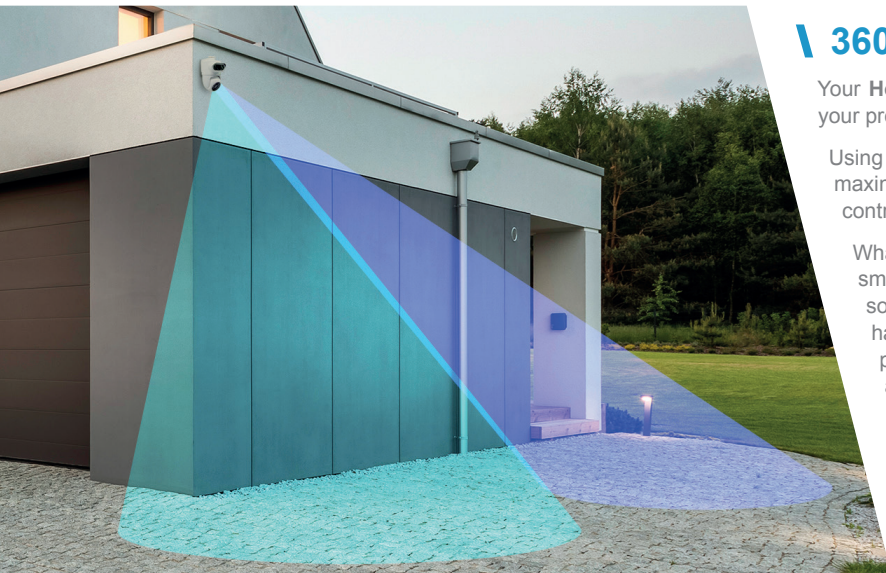

KEEP AN EYE ON YOUR HOME AND LOVED ONES

Your camera offers an ultra high-definition 2K image and two-way sound (microphone + loudspeaker). If motion is detected while camera surveillance is active, a **notification** is sent to your smartphone. Your camera records video on a microSD card (not included) that you can view remotely. If you need to deter an intruder, you can also activate the 80-decibel siren.

EXCELLENT VISION AT ALL TIMES

With ultra-high-definition 2K vision, night vision and IP44 certification against harsh weather and rain, the **HomeCam DUAL PTZ** lets you enjoy a clear, smooth image in any conditions, so you can easily see what's happening outside of your home using your smartphone.

360° PATROL MODE

Your **HomeCam DUAL PTZ** camera enables you to view outdoor areas of your property in sequence.

Using its motorised portion, the camera scans several zones to ensure maximum security. The zones can be defined via the app for maximum control and optimum security of your home.

What's more, the camera is an integral part of the **AvidsenHome** smarthome range, which allows you to program different scenarios so you don't have to spend time worrying about your products. If you have an AvidsenHome alarm or thermostat in your home, it is easy to program your camera to activate movement detection or private mode according to whether or not you're at home. Then you can sit back and relax, the rest will be taken care of for you!