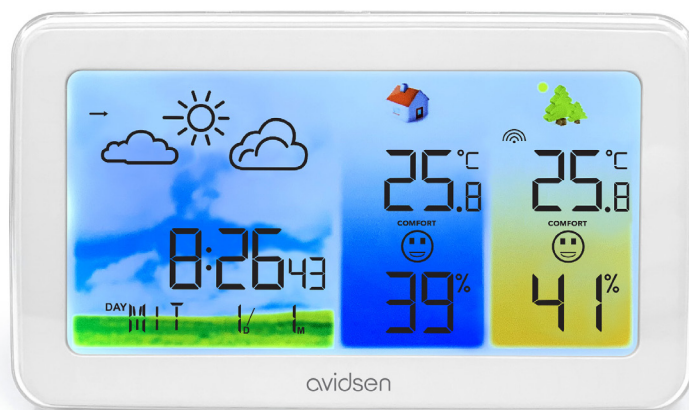

## WEATHER STATION WITH COLOUR SCREEN

With wireless outdoor sensor

Ref. 107254

WIRELESS  
OPEN-AIR  
RANGE

INDOOR  
TEMPERATURE  
HYGROMETRY

OUTDOOR  
TEMPERATURE  
HYGROMETRY

CLOCK  
FUNCTION

ALARM  
FUNCTION

### MONITOR YOUR LOCAL WEATHER

Integrate this Avidsen weather station into your home for real-time information on indoor and outdoor air quality. Its backlit colour screen gives you a clear view of indoor and outdoor temperature and humidity, as well as atmospheric pressure and comfort index. It also has a clock and alarm function, making it a useful and effective everyday accessory!

## PRODUCT BENEFITS

- **Simple, easy** to install: the weather station is easy to install indoors with its tripod, but it can also be wall-mounted. The same applies to the sensor, which can be free-standing or mounted.
- Power supply: the station can run on batteries or be plugged into the mains. The sensor is wireless and battery operated.
- Its backlit colour screen makes the information **perfectly legible**, and you can adjust the brightness to suit your needs.
- The weather pictograms tell you what the weather is like: **sunny, cloudy** or **rainy**.
- You can view the minimum and maximum temperatures and humidity levels that the station has already recorded.

## KEY FEATURES FOR YOUR ROUTINE

For your everyday routine, choose this Avidsen weather station and its features transmitted in real time such as:

- Indoor and outdoor **temperature** display
- Indoor and outdoor **hygrometry**
- **Atmospheric pressure**
- **Comfort** index
- 12/24 hour **time** display
- **Alarm** feature