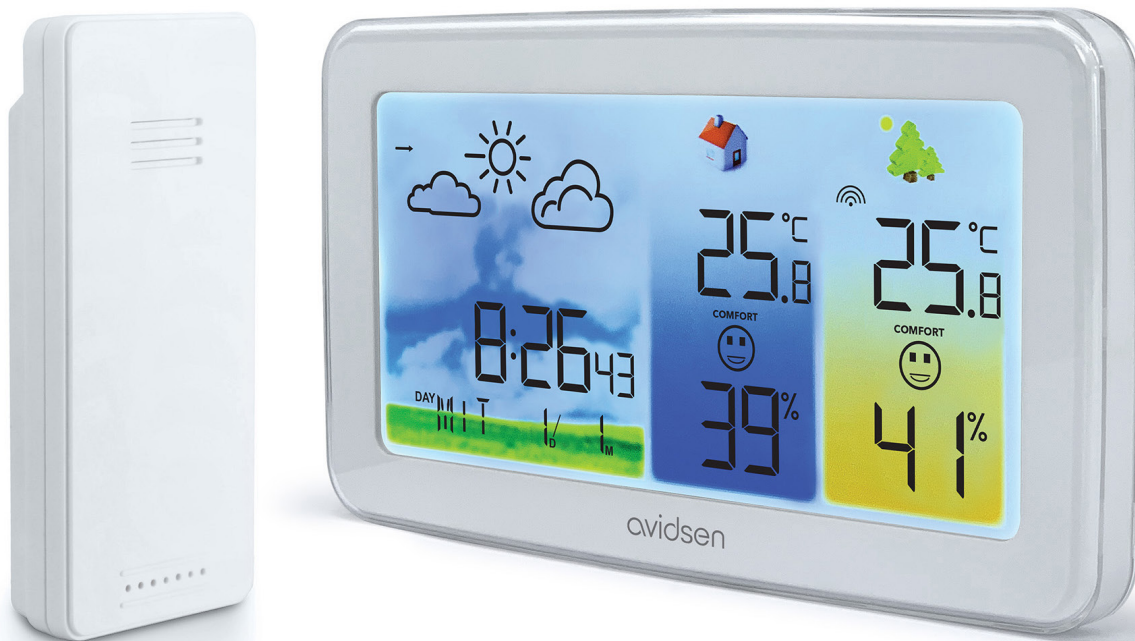

## WEATHER STATION WITH COLOUR SCREEN

With wireless outdoor sensor

Ref. 107254

WIRELESS  
OPEN-AIR  
RANGE

INDOOR  
TEMPERATURE  
HYGROMETRY

OUTDOOR  
TEMPERATURE  
HYGROMETRY

CLOCK  
FUNCTION

ALARM  
FUNCTION

### MONITOR YOUR LOCAL WEATHER

Integrate this Avidsen weather station into your home for real-time information on indoor and outdoor air quality. Its backlit colour screen gives you a clear view of indoor and outdoor temperature and humidity, as well as atmospheric pressure and comfort index. It also has a clock and alarm function, making it a useful and effective everyday accessory!

## PRODUCT BENEFITS

- **Simple, easy** to install: the weather station is easy to install indoors with its tripod, but it can also be wall-mounted. The same applies to the sensor, which can be free-standing or mounted.
- Power supply: the station can run on batteries or be plugged into the mains. The sensor is wireless and battery operated.
- Its backlit colour screen makes the information **perfectly legible**, and you can adjust the brightness to suit your needs.
- The weather pictograms tell you what the weather is like: **sunny, cloudy** or **rainy**.
- You can view the minimum and maximum temperatures and humidity levels that the station has already recorded.

## KEY FEATURES FOR YOUR ROUTINE

For your everyday routine, choose this Avidsen weather station and its features transmitted in real time such as:

- Indoor and outdoor **temperature** display
- Indoor and outdoor **hygrometry**
- **Atmospheric pressure**
- **Comfort** index
- 12/24 hour **time** display
- **Alarm** feature