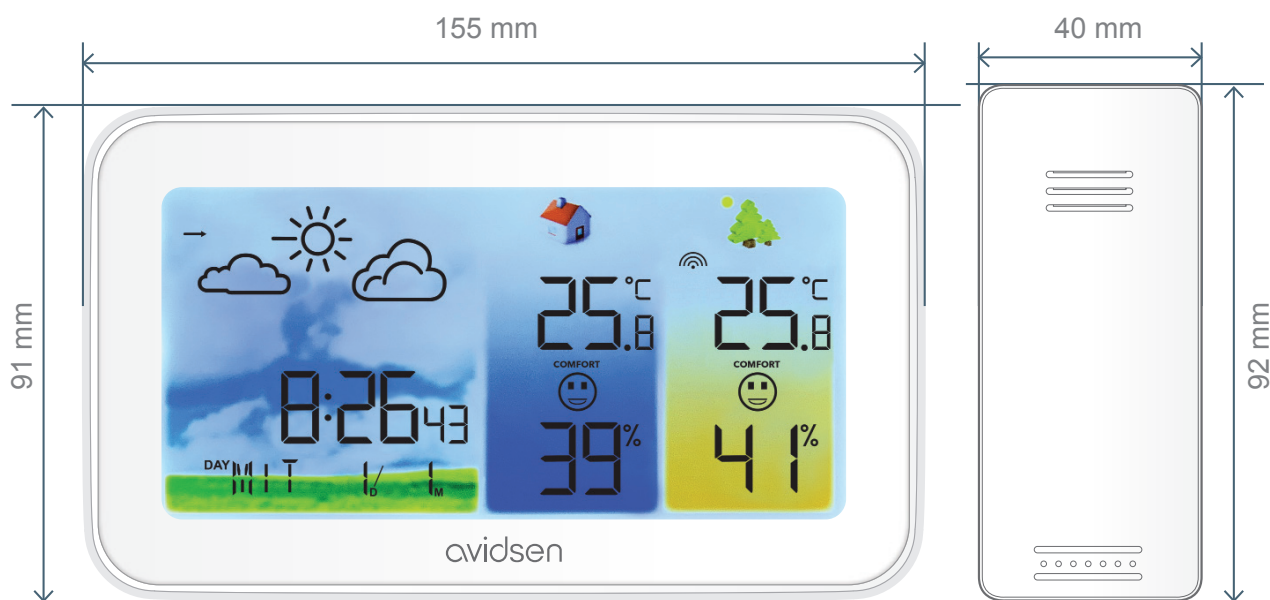

KIT CONTENTS

- 1 weather station
- 1 mains adapter
- 1 outdoor sensor