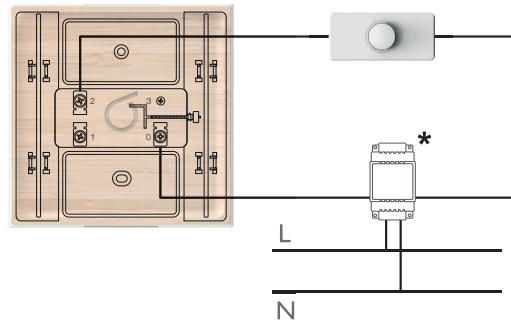

Through the use of a call button located outside your home, a melody notifies you when a visitor is present.

Easy to install:

2-wire connection

Wiring:

Made with...

BAMBOO
& RECYCLED
PLASTIC

50%
Recycled plastic

TECHNICAL FEATURES

Chime melody	1 melody
Electrical features	8 - 12 VAC
MP3	No
Flash	No
Adjustable volume	No
Installation	Screw-on chime - Screw-on button.
Colours and materials	Chime: 50% recycled grey plastic with 100% bamboo on the front Button: 50% recycled plastic
Operating temperature	-40°C/+60°C
Single product features	Chime unit dimensions: 117x117x51mm (H x L x D) Button dimensions: 54x24x22mm (H x L x D)
Standard and certification	CE (LVD, EMC, RED), RoHS
Protection rating	IP44