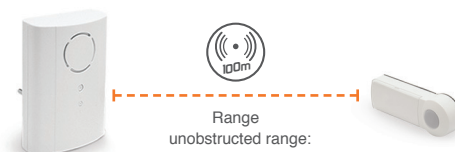

Kit contents:

- 1 flash doorbell (works with a 230V socket)
- 1 button (works with 1 A23 battery, included)

EXTEL TV

Technical characteristics

wiring	outdoor flashing siren
max. distance	100m open air range - 433MHz frequency
doorbell ring	16 melodies
doorbell specifications	mode: doorbell adjustable volume: no max. number of buttons: 4
button specifications	max. number of receivers: 4 mounting: wall
finish	doorbell: white plastic button: white and grey plastic
electrical characteristics	doorbell: powered via a 230V socket button: 1 x A23 (included)
battery specifications	1 x A23 (included)
operating temperature	-10°C/55°C
use	doorbell: indoor button: outdoor (IP44)
single product features	doorbell dimensions: 94 (H) x 69 (W) x 62 (D) mm weight: 70g button dimensions: 36 (H) x 88 (W) x 15.5 (D) mm weight: 30g
standard and certification	CE, RoHS, REACH

+ compatible accessories

Carillo Flash Plug +
Plug-in doorbell receiver
Ref. 061012

Carillo Flash +
Doorbell receiver
Ref. 061011

Carillo Moov
Movement detector
Ref. 061013

Carillo Push
Call button
Ref. 061010